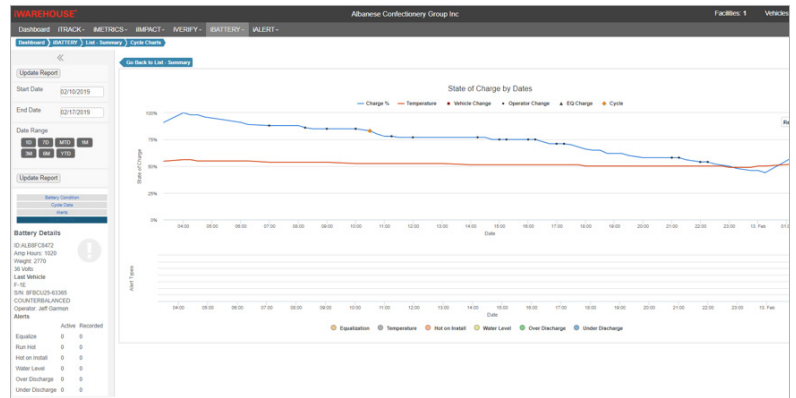

iBATTERY MODULE:

- » Provides timely data about battery temperature, water levels, charge intervals and state of charge
- » Alerts managers about low water, temperature condition, weight and overcharges
- » Keeps track of proper maintenance to reduce downtime needed for repairs
- » Collects information continuously and transfers it to the truck without extra wires or connectors
- » Provides real-time data which is combined with other data and forwarded through the iWAREHOUSE system
- » Prevents lift with undersized battery

BENEFITS:

- » Assures compliance with warranty requirements
- » Decreases cost of ownership
- » Optimizes efficiency
- » Increases productivity

iBATTERY

FACTS AND FIGURES

BATTERY SUMMARY OF ALERTS

The battery cycles detail chart captures any alerts per battery cycle including over/under discharges, running hot, hot install, and other critical factors.

BATTERY STATE OF CHARGE CHART

The state of charge chart shows battery charge and temperature throughout the day, week, and month alerting you to over temperature, under discharge or over discharge situations that hurt battery life.