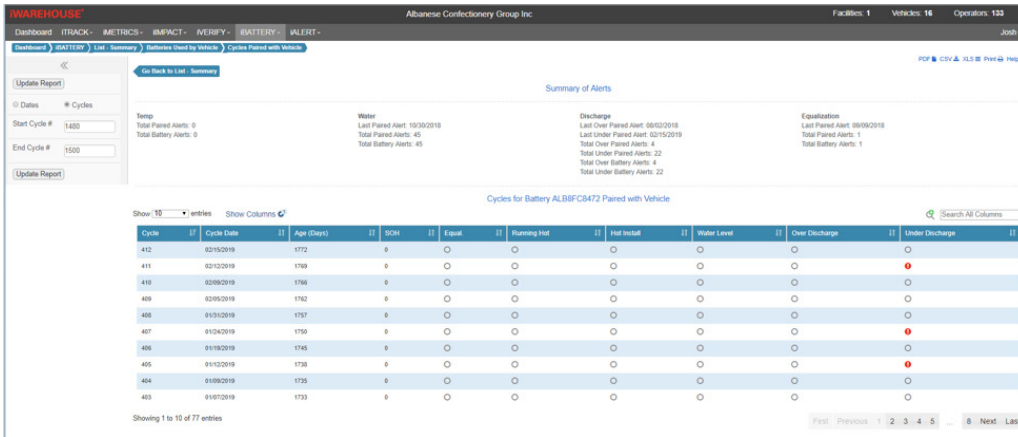

iBATTERY MODULE:

- » Provides timely data about battery temperature, water levels, charge intervals and state of charge
- » Alerts managers about low water, temperature condition, weight and overcharges
- » Keeps track of proper maintenance to reduce downtime needed for repairs
- » Collects information continuously and transfers it to the truck without extra wires or connectors
- » Provides real-time data which is combined with other data and forwarded through the iWAREHOUSE system
- » Prevents lift with undersized battery

BENEFITS:

- » Assures compliance with warranty requirements
- » Decreases cost of ownership
- » Optimizes efficiency
- » Increases productivity

iBATTERY

FACTS AND FIGURES

BATTERY SUMMARY OF ALERTS

The battery cycles detail chart captures any alerts per battery cycle including over/under discharges, running hot, hot install, and other critical factors.