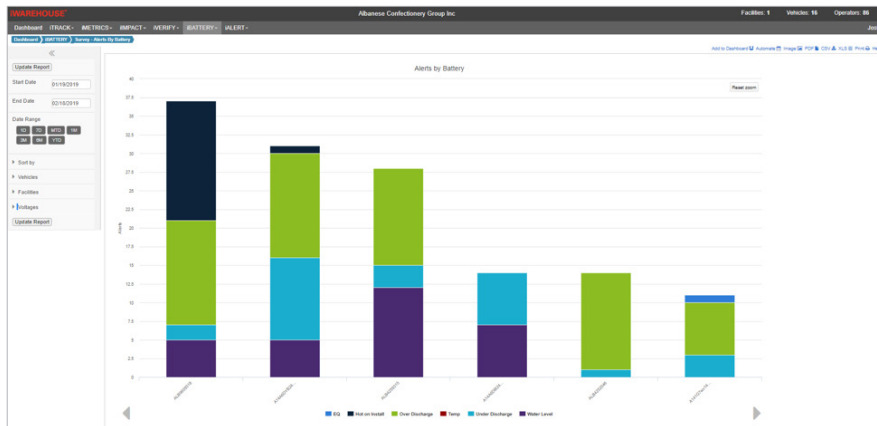

INFORMATION COLLECTED FROM EACH BATTERY INCLUDES THE FOLLOWING:

- » Battery Specifications
- » Battery Ampere (in/out/regen)
- » Battery Capacity/Efficiency
- » Real-Time Battery Temperature
- » Battery Water Level (okay or not okay)
- » Real-Time Clock to Capture Key Events
- » Battery Weight
- » Battery State of Charge
- » Fault Codes